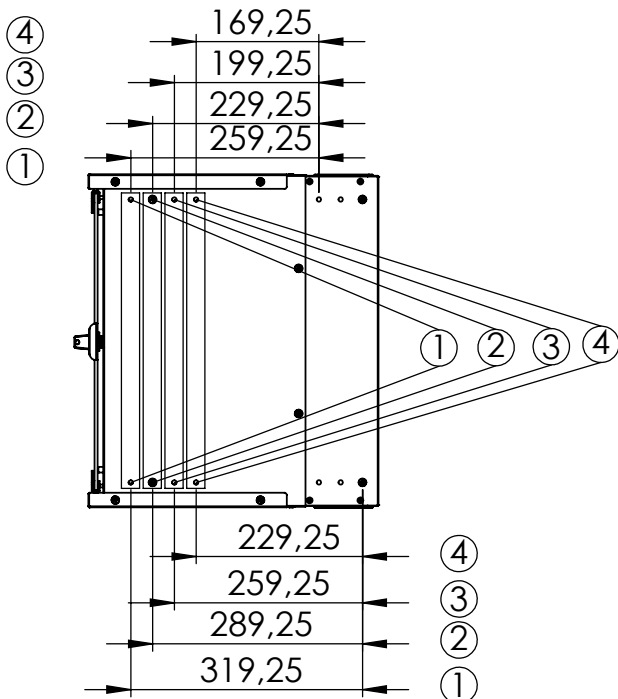

DN-49200, DN-49201, DN-49202,  
 DN-49203, DN-49204, DN-49205,  
 DN-49206, DN-49207

Top view

Bottom view

Front view

U Kinds	H
4U	237
7U	370
9U	459
12U	592

Side view

Front inside view

Rear view

DN-49200, DN-49201, DN-49202,  
DN-49203, DN-49204, DN-49205,  
DN-49206, DN-49207

Isometric views

19" cabinet  
in the top view

DETAIL A

Rack rail  
mounting  
dimensions

DN-49200, DN-49201, DN-49202,  
DN-49203, DN-49204, DN-49205,  
DN-49206, DN-49207