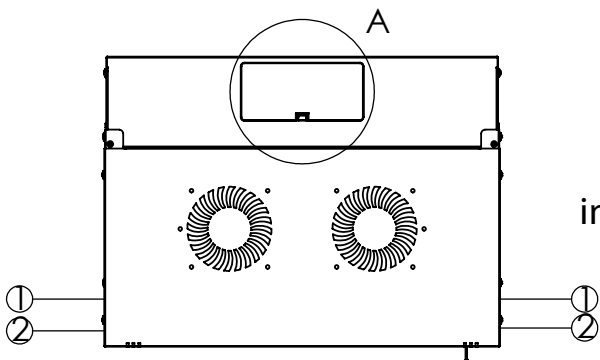

DN-49200, DN-49201, DN-49202,  
 DN-49203, DN-49204, DN-49205,  
 DN-49206, DN-49207

Top view

Bottom view

Front view

U Kinds	H
4U	237
7U	370
9U	459
12U	592

Side view

Front inside view

Rear view

DN-49200, DN-49201, DN-49202,  
DN-49203, DN-49204, DN-49205,  
DN-49206, DN-49207

Isometric views

19" cabinet  
in the top view

DETAIL A

Rack rail  
mounting  
dimensions

DN-49200, DN-49201, DN-49202,  
DN-49203, DN-49204, DN-49205,  
DN-49206, DN-49207