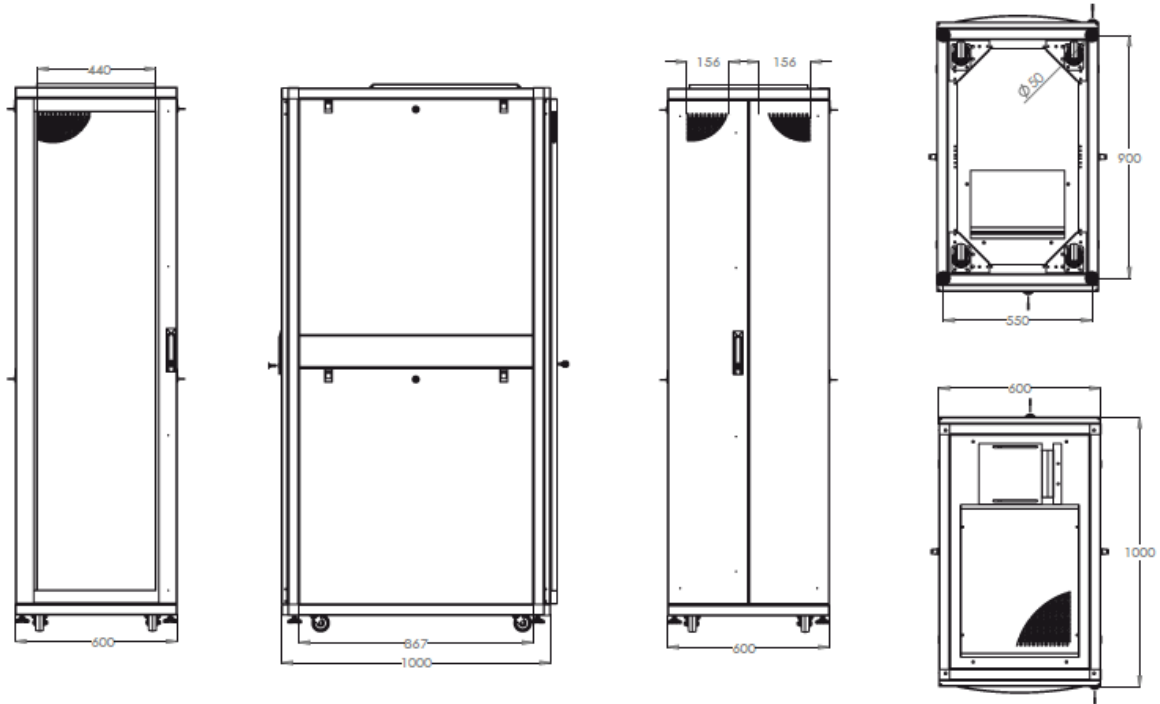

Technical Drawings

Server Cabinet Unique Series - 600 mm width x 1000 mm depth

Server Cabinet Unique Series - 800 mm width x 1000 mm depth

Server Cabinet Unique Series - 600 mm width x 1200 mm depth

Server Cabinet Unique Series - 800 mm width x 1200 mm depth