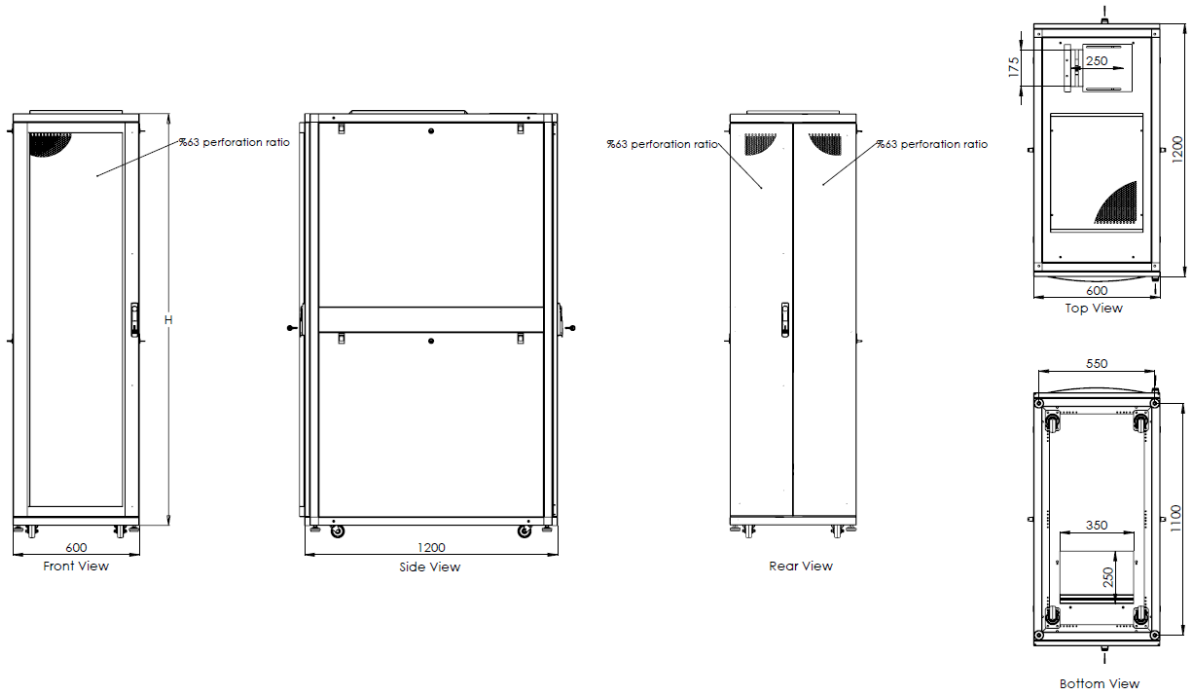

Technical Drawings

Server Cabinet Unique Series - 600 mm width x 1000 mm depth

Server Cabinet Unique Series - 800 mm width x 1000 mm depth

Server Cabinet Unique Series - 600 mm width x 1200 mm depth

Server Cabinet Unique Series - 800 mm width x 1200 mm depth