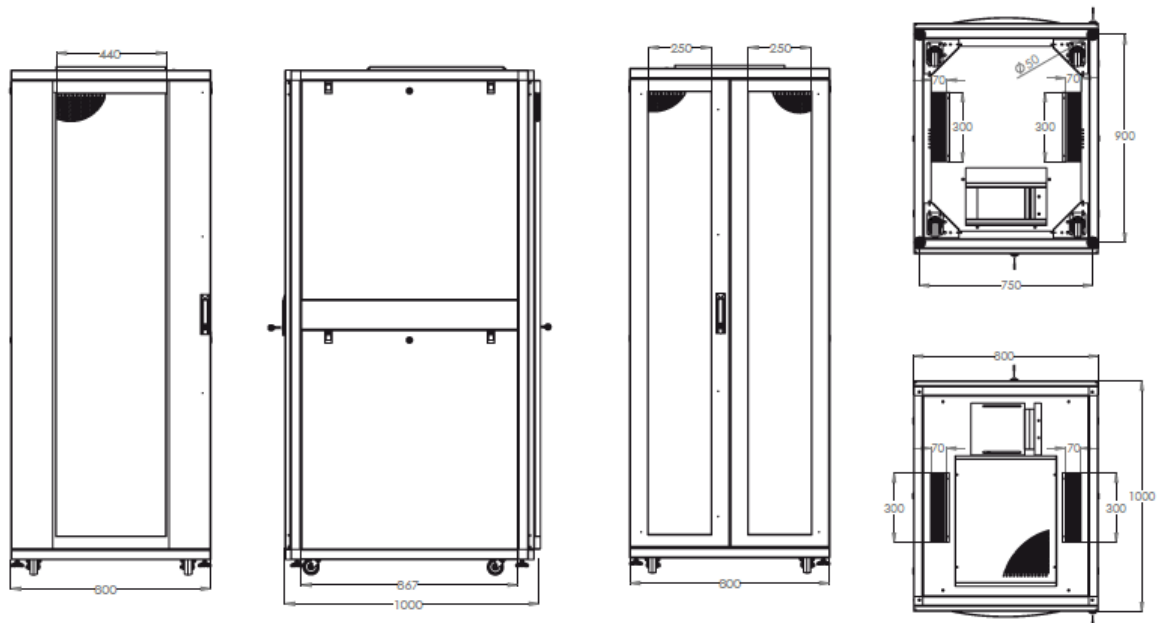

483 mm (19") Server Cabinet Unique Series, 600, 800 mm width - 1000, 1200 mm depth

Features

- Safety class IP20
- Front- and rear doors made out of 63% perforated steel
- Lock system with pivot lever on front- and rear door (ready for profile half cylinder)
- 230° door opening angle on front- and rear doors
- Double wing opening rear door
- Front door with 4-point locking and rear door with 3-point locking
- Horizontally separated side panels (two per side), lockable and detachable
- incl. 4 pieces of leveling feet and 4 pieces of castor, already pre-configured under the cabinet (front castor are lockable)
- 483 mm (19") profile rails mounted on the front- and rear side inside of the cabinet, galvanized
- 483 mm (19") profile rails are adjustable in depth and with height unit marking
- Load capacity of 483 mm (19") profile rails: 1000 kg
- 1.5 mm strong steel sheet
- High frame rigidity due to special plate-curving-technique
- Built-in depth support bars (on cabinets from 26U) for more stability
- Sliding cable entry with rubber sealing on the top and base
- Roof and base with brushed cable entries left and right (on cabinets from 800 mm width)
- Special roof construction for fan unit, incl. perforated cover
- Several earthing points for rack components
- Rack is completely mounted
- Standard color: Grey (RAL 7035) and black (RAL 9005); other colors available on request

Server Cabinet Unique Series - 800 mm width x 1200 mm depth

Item code	Height unit (U)	Variant	Color
DN-19 SRV-42U-8/12	42U	perforated door	Grey (RAL 7035)
DN-19 SRV-42U-8/12B	42U	perforated door	Black (RAL 9005)
DN-19 SRV-47U-8/12	47U	perforated door	Grey (RAL 7035)
DN-19 SRV-47U-8/12B	47U	perforated door	Black (RAL 9005)

Technical Drawings

Server Cabinet Unique Series - 600 mm width x 1000 mm depth

Server Cabinet Unique Series - 800 mm width x 1000 mm depth

Server Cabinet Unique Series - 600 mm width x 1200 mm depth

Server Cabinet Unique Series - 800 mm width x 1200 mm depth